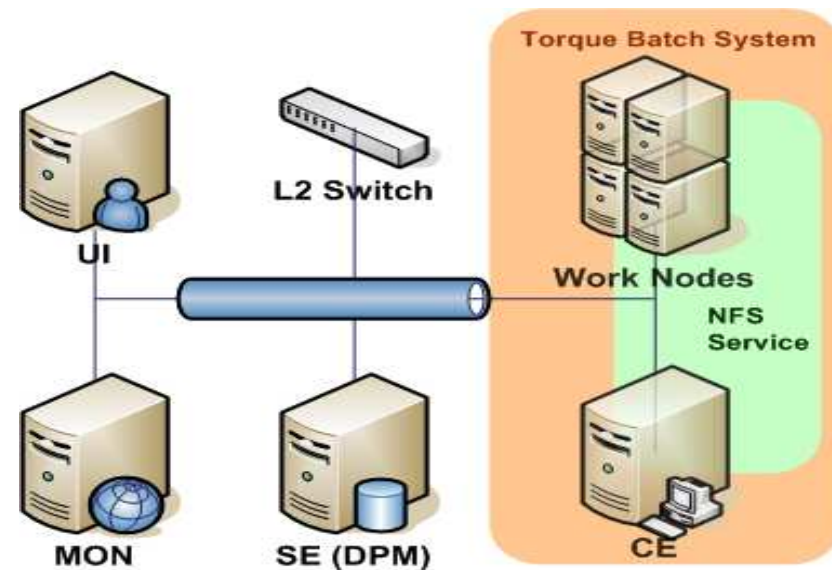

Remote Site Installation

www.euasiagrid.org

- **Establish production grid resource center**
  - Set up UI,CE,WN,SE, and MON
  - Register with EGEE through APROC
  - Site certification process