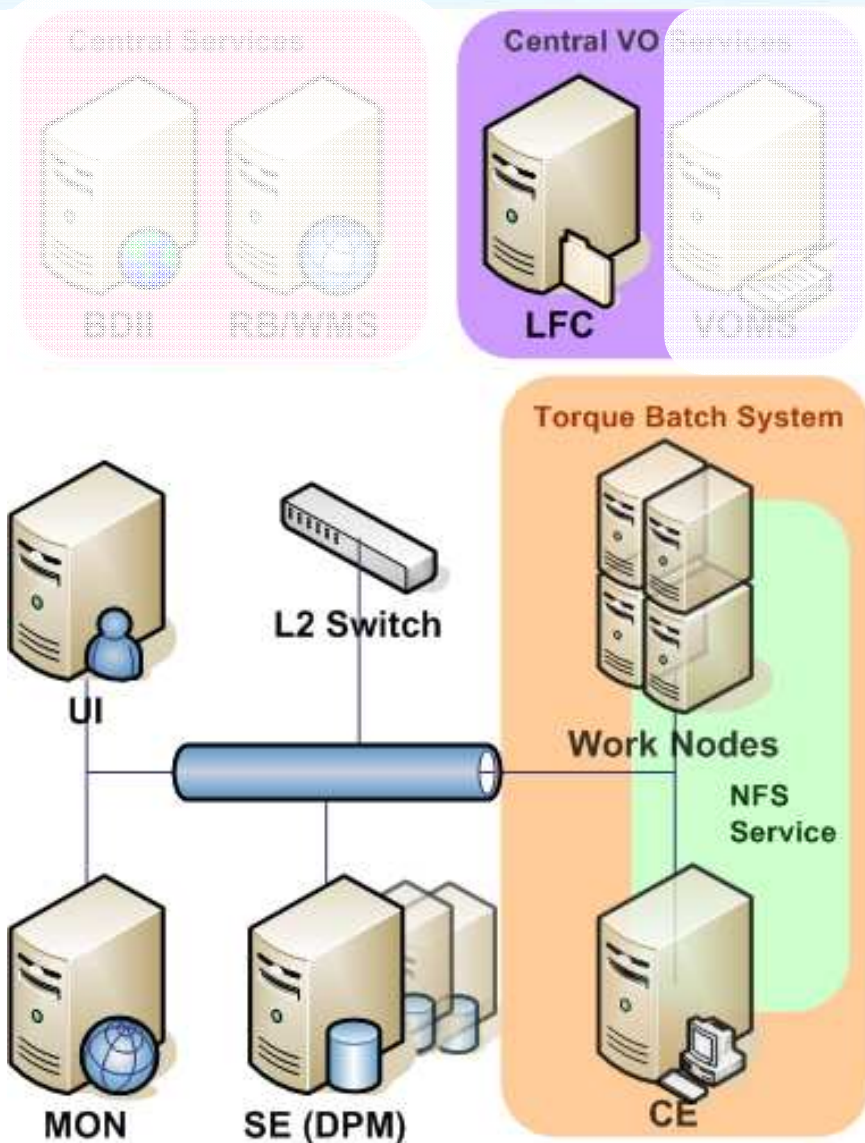

Central Service Installed

www.euasagrid.org

- **bdii.euag.org**
 - Top Level BDII
- **ui.euag.org:**
 - User Interface (UI)
 - LCG File Catalog (LFC)
- **ce.euag.org:**
 - Site BDII
 - Computing Element (CE)
 - Worker Node (WN)
- **wms.euag.org: WMS**
- **dpm.euag.org: DPM**
- **wnb.euag.org: WN**
- **wnc.euag.org:WN**

Participant Installs

www.euasagrid.org

- **gridXX.euag.org**
 - **XX** is your participant ID
 - Install Grid Services one by one
 - User Interface
 - Site BDII, CE, WN
 - Disk Pool Manager
 - MON
 - LFC
 - (Same hostname and IP!)