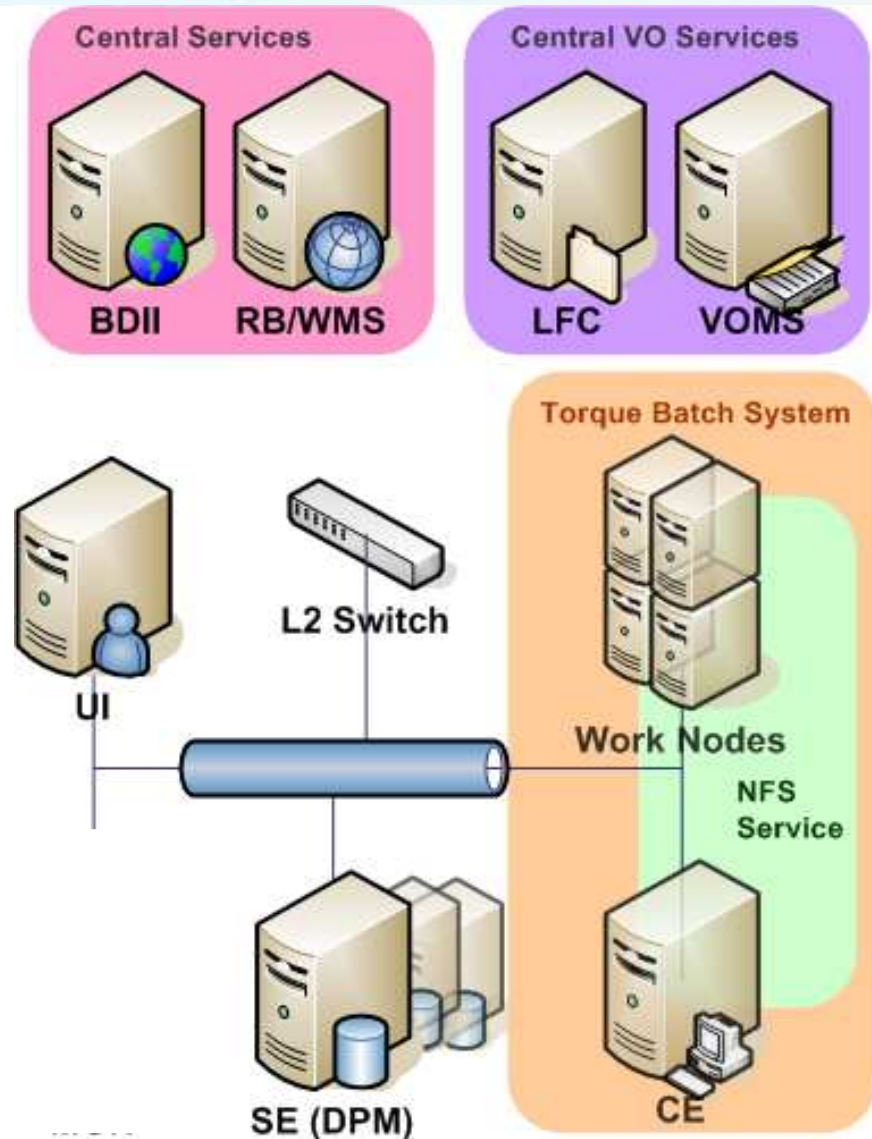

- **Tuesday**
 - Storage Element Installation
 - MON Installation
 - LFC Installation
 - Troubleshooting

Schedule

www.euasiagrid.org

- **Wednesday**
 - EUAsiaGrid and EGEE Operations
 - New Site Registration and Certification
 - Discussion
- **Thursday**
 - Remote Installation of remote EUAsiaGrid Site
- **Friday**
 - Remote Installation of remote EUAsiaGrid Site

Central Service Installed

www.euasagrid.org

- **bdii.euag.org**
 - Top Level BDII
- **ui.euag.org:**
 - User Interface (UI)
 - LCG File Catalog (LFC)
- **ce.euag.org:**
 - Site BDII
 - Computing Element (CE)
 - Worker Node (WN)
- **wms.euag.org: WMS**
- **dpm.euag.org: DPM**
- **wnb.euag.org: WN**
- **wnc.euag.org:WN**

Participant Installs

www.euasagrid.org

- **gridXX.euag.org**
 - **XX** is your participant ID
 - Install Grid Services one by one
 - User Interface
 - Site BDII, CE, WN
 - Disk Pool Manager
 - MON
 - LFC
 - (Same hostname and IP!)